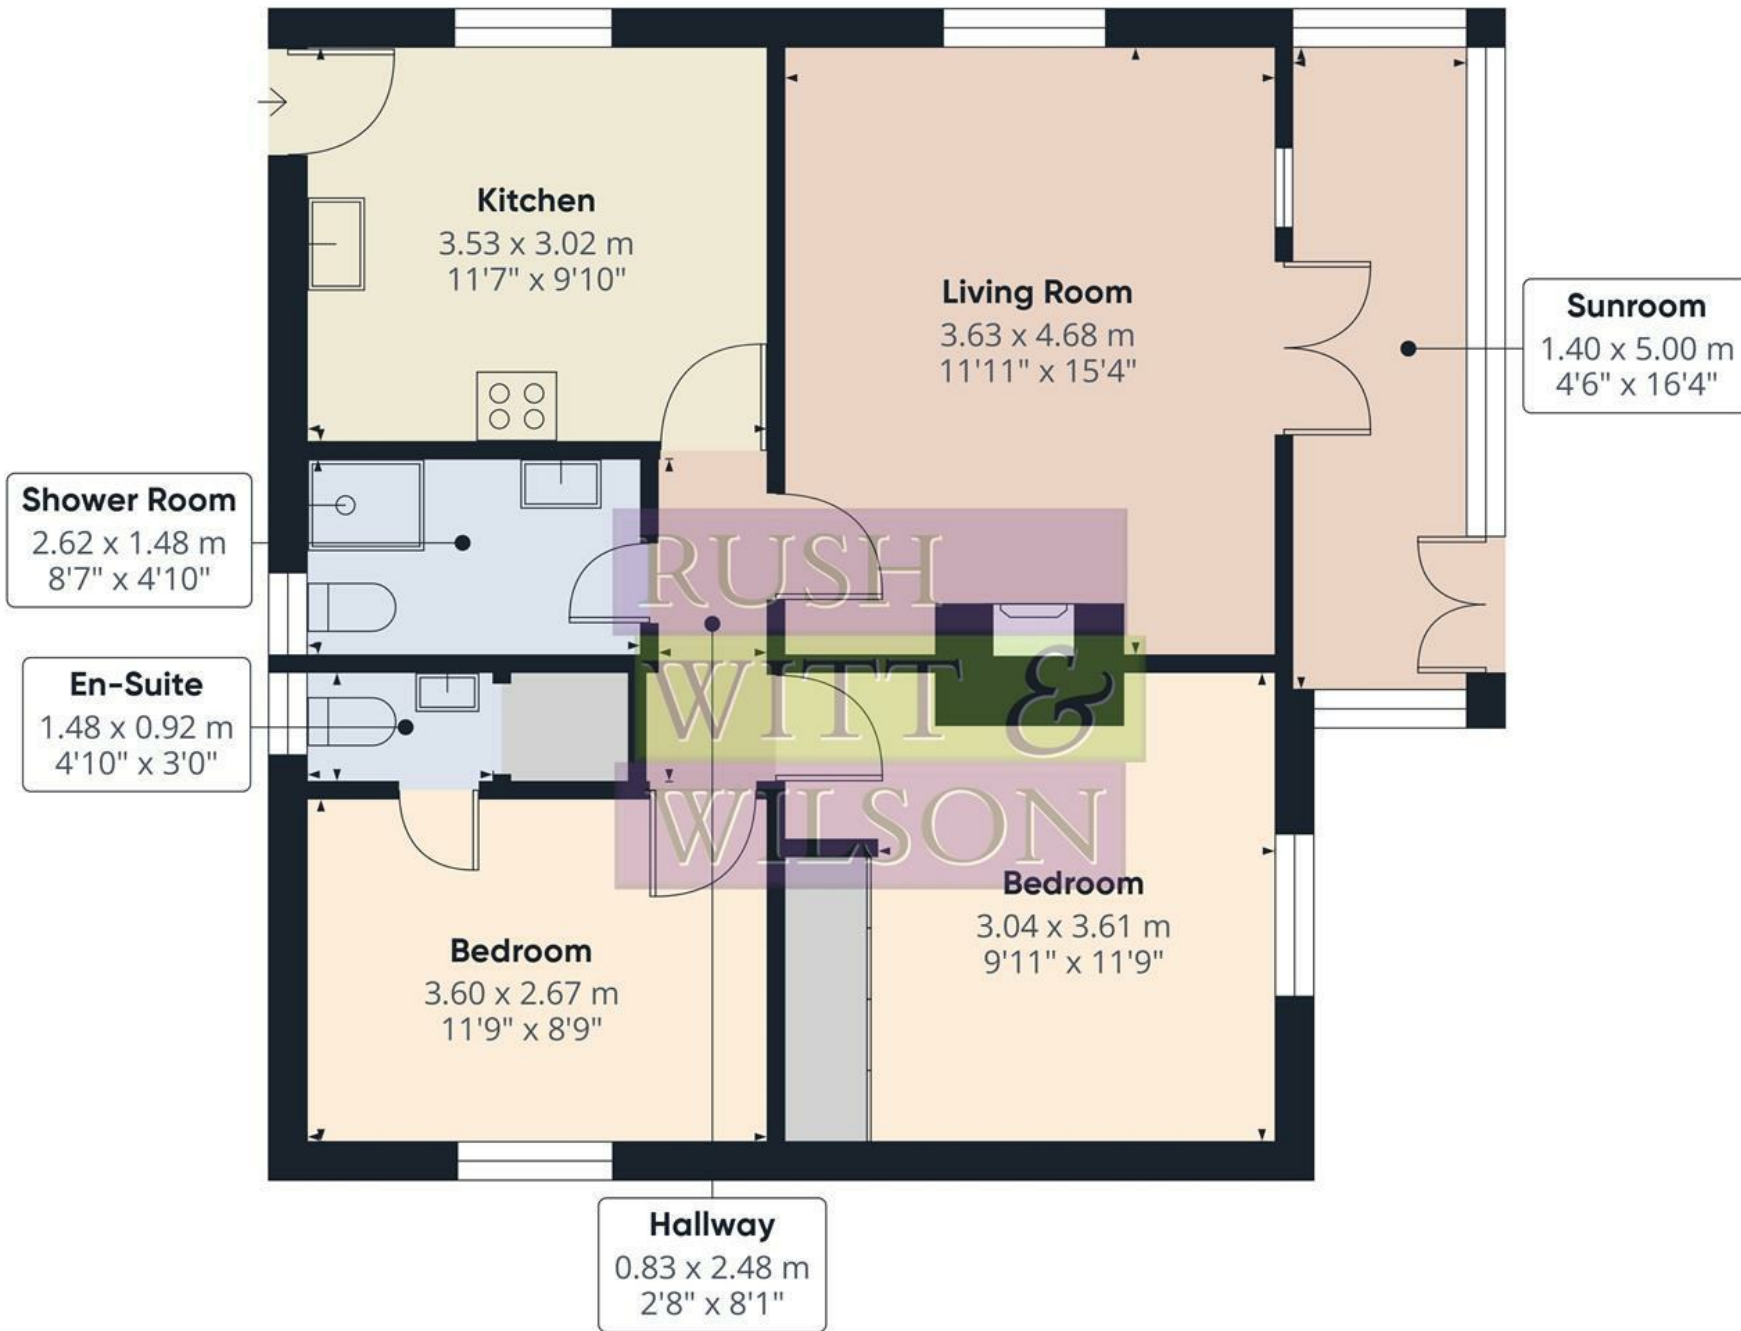

RUSH
WITT &
WILSON

RUSH
WITT &
WILSON

RUSH
WITT &
WILSON

RUSH
WITT &
WILSON

Approximate total area⁽¹⁾

64.9 m²
699 ft²

(1) Excluding balconies and terraces

Calculations reference the RICS IPMS 3C standard. Measurements are approximate and not to scale. This floor plan is intended for illustration only.